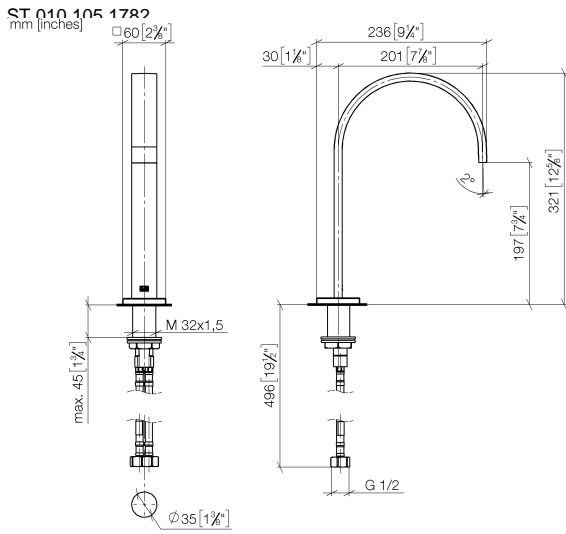

Flow rate chart

Certificates

LGA_28441.

GDV_0400289.