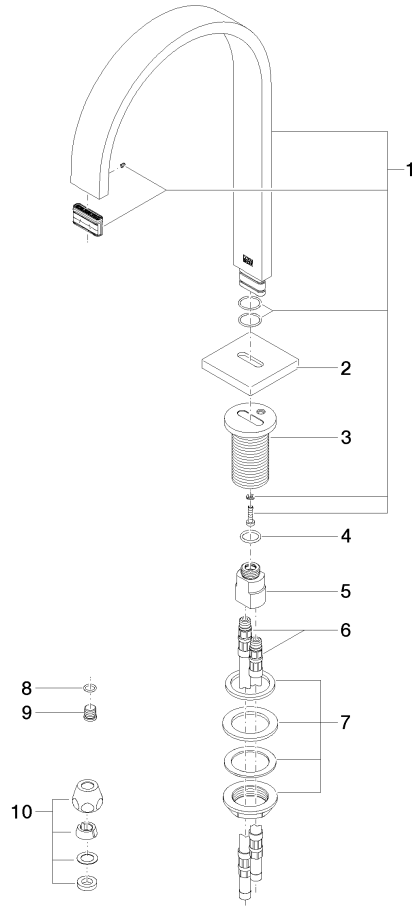

No.	Item Number	Name	Quantity used	Delivery time
1	90 10 01 177 00 90	electronic accessories	1	2
2	90 17 20 199 00 90	holder	1	2
3	04 30 50 079 00 90	valve	1	2
4	04 10 01 050 00 90	power supply	1	60
5	04 30 31 024 01 90	fixing set	1	2

MEM eSET Touchfree Basin mixer without pop-up waste without temperature setting - Chrome

MEM

ST 010 105 1782

- 200mm projection
- fixed spout
- rectangular, air-enriched flow
- height of mixer 321 mm
- height up to aerator 190 mm
- hole diameter 35 mm
- rosette 60 x 60 mm
- 2x screw-in M 10 x 1 pressure hose, leak-tested
- 1/2" connection
- max. flow 5.7 l/min
- lead-free
- This product can help a building meet the requirements of Green Building Rating Systems, e.g. LEED®, BREEAM®, DGNB

MEM eSET Touchfree Basin mixer without pop-up waste without temperature setting - Chrome

MEM

ST 010 105 1782

Flow rate chart

Certificates

LGA_28441.

GDV_0400289.

ST 010 105 1782

Spare parts list

No.	Item Number	Name	Quantity used	Delivery time
1	90 28 22 155 01-00	spout	1	10
2	09 27 78 034-00	rosette	1	10
3	09 11 10 054 10 90	connection	1	2
4	09 14 10 130 90	seal	1	2
5	09 11 10 055 10 90	connection	1	2
6	04 30 04 016 00 90	hose	2	60
7	04 23 10 009 01 90	fixing set	1	2
8	90 14 10 060 00 90	seal	1	2
9	09 31 20 065 90	plug	1	2
10	90 23 30 040 00-00	threaded connector	2	10