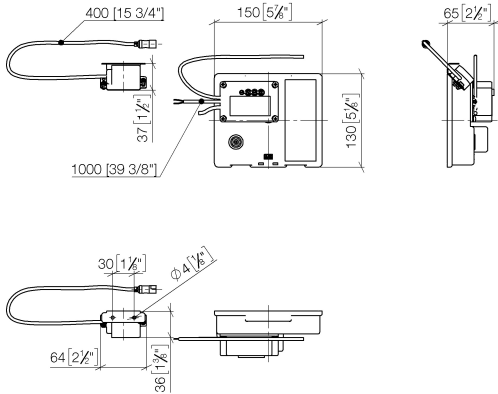

35 743 970 90

- min. recess depth 90 mm
- max. recess depth 125 mm

Recommended miscellaneous

Extension for Touchfree 500 mm - 12 765 970 90

MEM eSET Touchfree Basin mixer without pop-up waste without temperature setting - Chrome

MEM

ST 010 105 1782
mm [inches]

Certificates

LGA_29120.	WRAS_1906116.	IAPMO_EGS.	CE000001_eSet_Tou chfree_20171206_D E_signed.	CE000002_eSet_Tou chfree_20171206_E N_signed.
LGA_29119.				

ST 010 105 1782

Spare parts list

MEM eSET Touchfree Basin mixer without pop-up waste without temperature setting - Chrome

MEM

ST 010 105 1782

- 200mm projection
- fixed spout
- rectangular, air-enriched flow
- height of mixer 321 mm
- height up to aerator 190 mm
- hole diameter 35 mm
- rosette 60 x 60 mm
- 2x screw-in M 10 x 1 pressure hose, leak-tested
- 1/2" connection
- max. flow 5.7 l/min
- lead-free
- This product can help a building meet the requirements of Green Building Rating Systems, e.g. LEED®, BREEAM®, DGNB