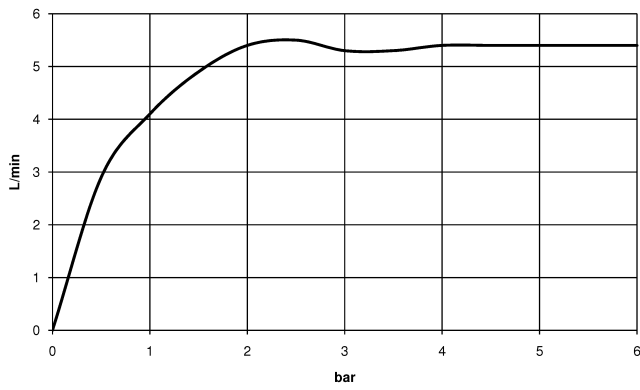

Flow rate chart

Certificates

LGA_28441.

GDV_0400289.