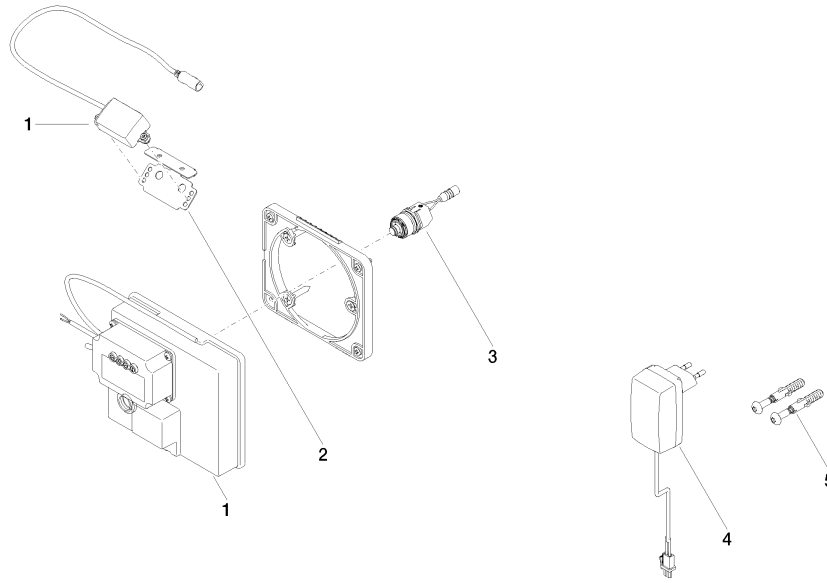

MEM

ST 010 105 1782
mm [inches]

Certificates

LGA_29120.	WRAS_1906116.	IAPMO_EGS.	CE000001_eSet_Tou chfree_20171206_D E_signed.	CE000002_eSet_Tou chfree_20171206_E N_signed.
LGA_29119.				

ST 010 105 1782

Spare parts list

MEM eSET Touchfree Basin mixer without pop-up waste without temperature setting - Chrome

MEM

ST 010 105 1782

- 200mm projection
- fixed spout
- rectangular, air-enriched flow
- height of mixer 321 mm
- height up to aerator 190 mm
- hole diameter 35 mm
- rosette 60 x 60 mm
- 2x screw-in M 10 x 1 pressure hose, leak-tested
- 1/2" connection
- max. flow 5.7 l/min
- lead-free
- This product can help a building meet the requirements of Green Building Rating Systems, e.g. LEED®, BREEAM®, DGNB